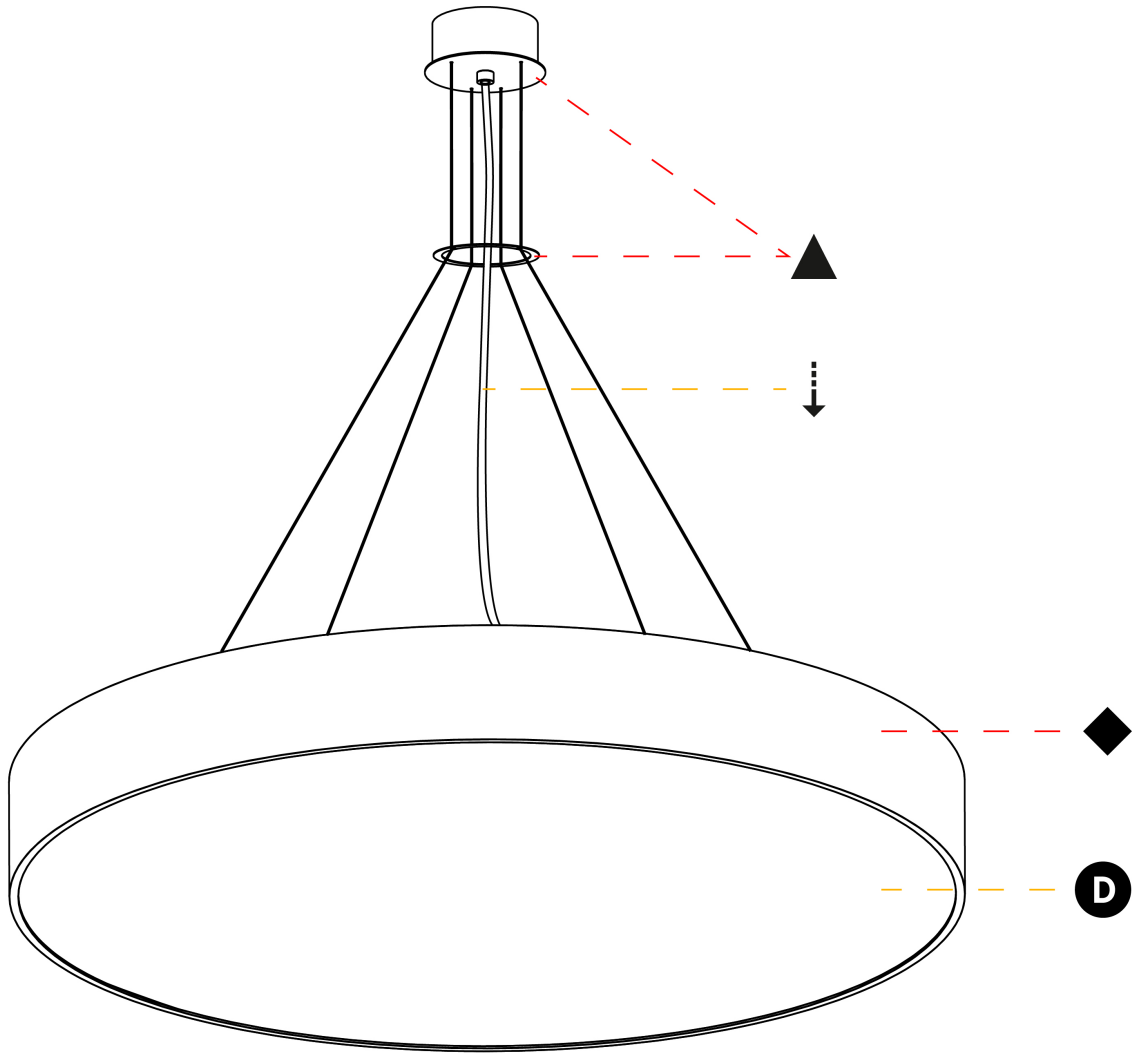

SIGN SUSPENSION

A30592-

PROJECT	_____
TYPE	_____
SPECIFIER	_____
QUANTITY	_____
DATE	_____